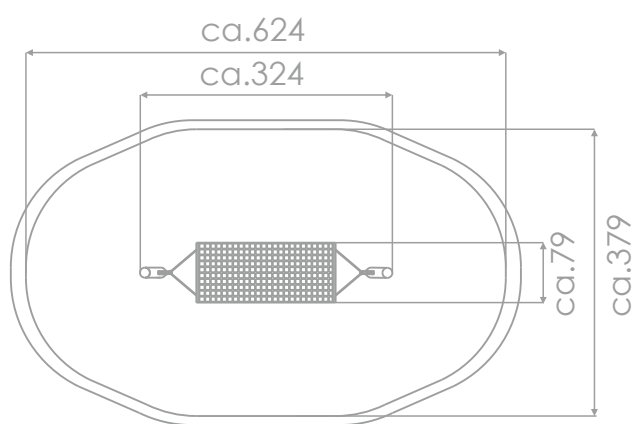

ROCKING

SOCIALIZING

INFORMATION ABOUT THE PRODUCT

Dimensions	ca. 324 x 79 cm
Safety zone	ca. 624 x 379 cm
Overall height	ca. 150 cm
Free fall height	ca. 50 cm
Amount of users	2 persons
Product complies with EN 1176-1:2017-12	YES
Availability of spare parts	YES
Age range	1-12
<small>According to EN 1176-1:2017-12 norm, the product requires applying a safety surface according to the product's free fall height.</small>	

Visualisation is for reference only,
actual appearance may vary.

SCALE 1:100

MATERIALS:

NATURAL ROBINIA WOOD

ROPE ENDINGS PRESSED IN A SLEEVE MADE OF DURABLE ALUMINUM ALLOY

POLYPROPYLENE ROPES
PP - MULTISPLIT TYPE WITH
A STEEL CORE AND
A DIAMETER OF 16 MM